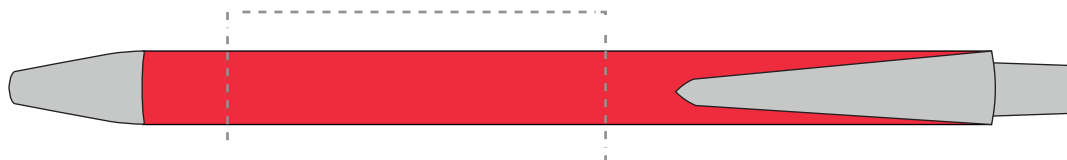

ACTUAL ARTWORK SIZE:

ARTWORK SCALE 100%
Rotary Engrave Area:
50mm x 20mm